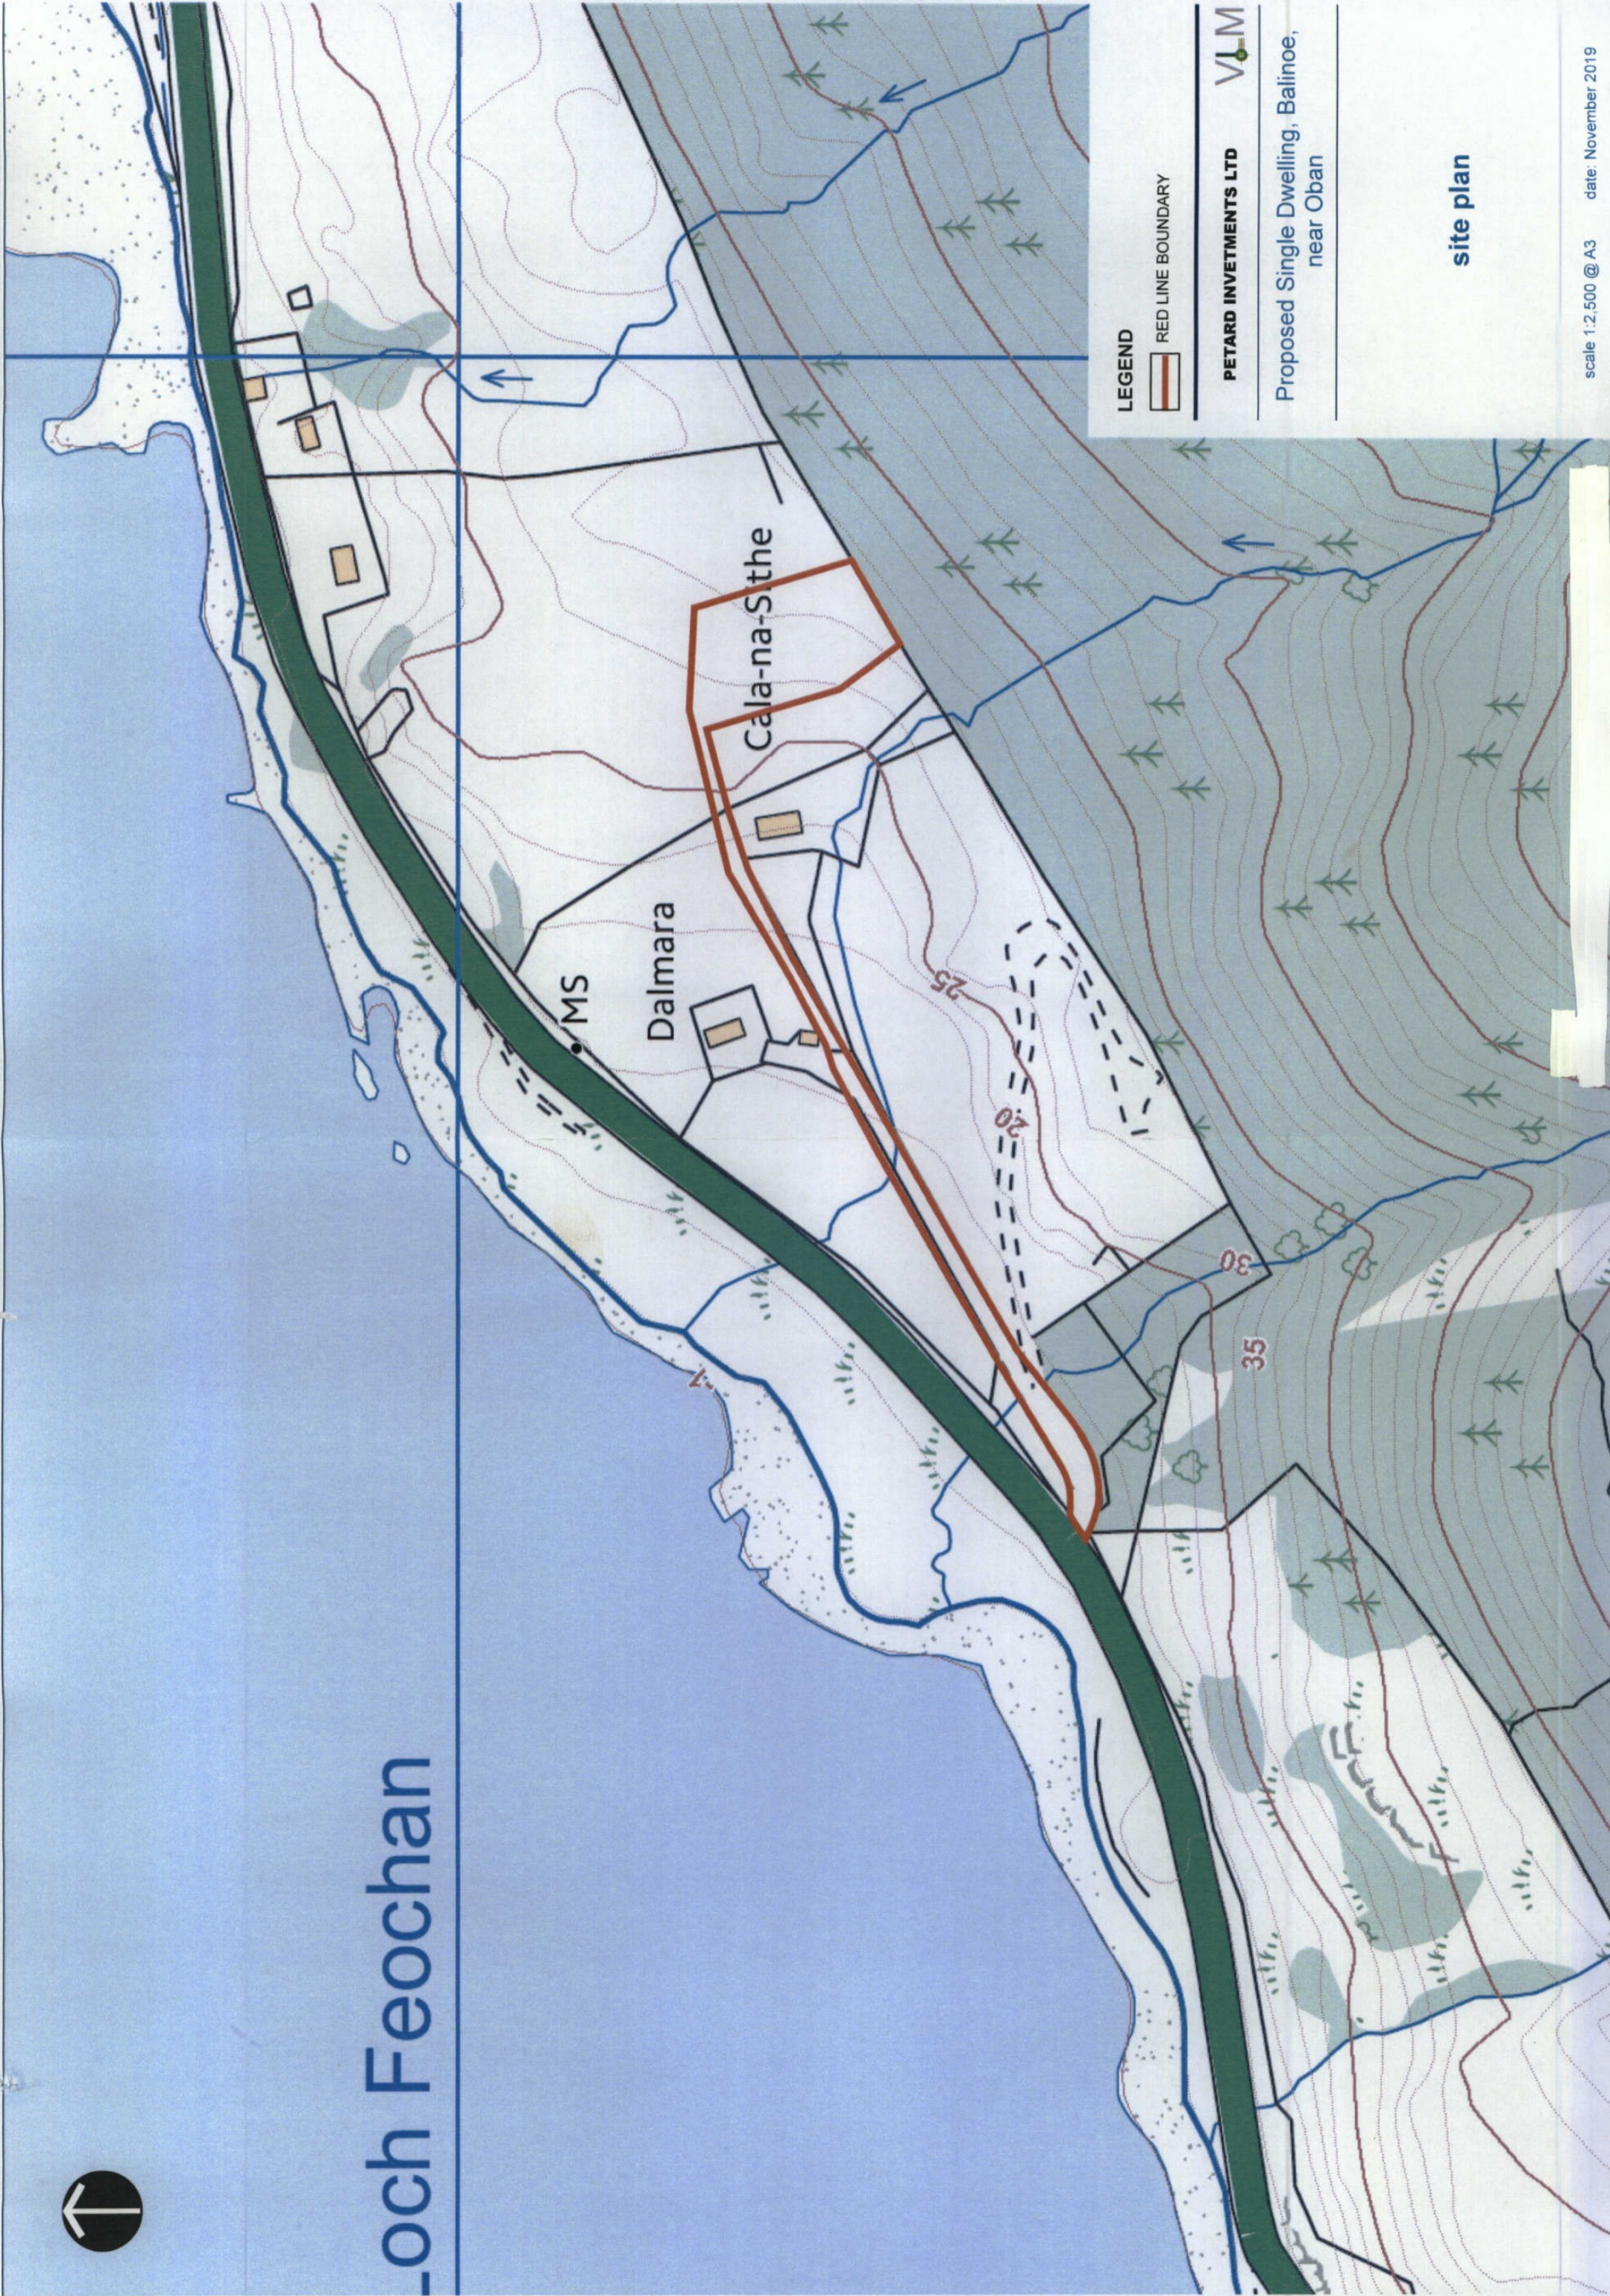

LEGEND

 SITE LOCATION

PETARD INVESTMENTS LTD

Proposed 2no. Dwellings, Balinoe, near Oban

location plan

loch Feochan

LEGEND

 RED LINE BOUNDARY

PETARD INVESTMENTS LTD 

Proposed Single Dwelling, Balinoe,
near Oban

site plan